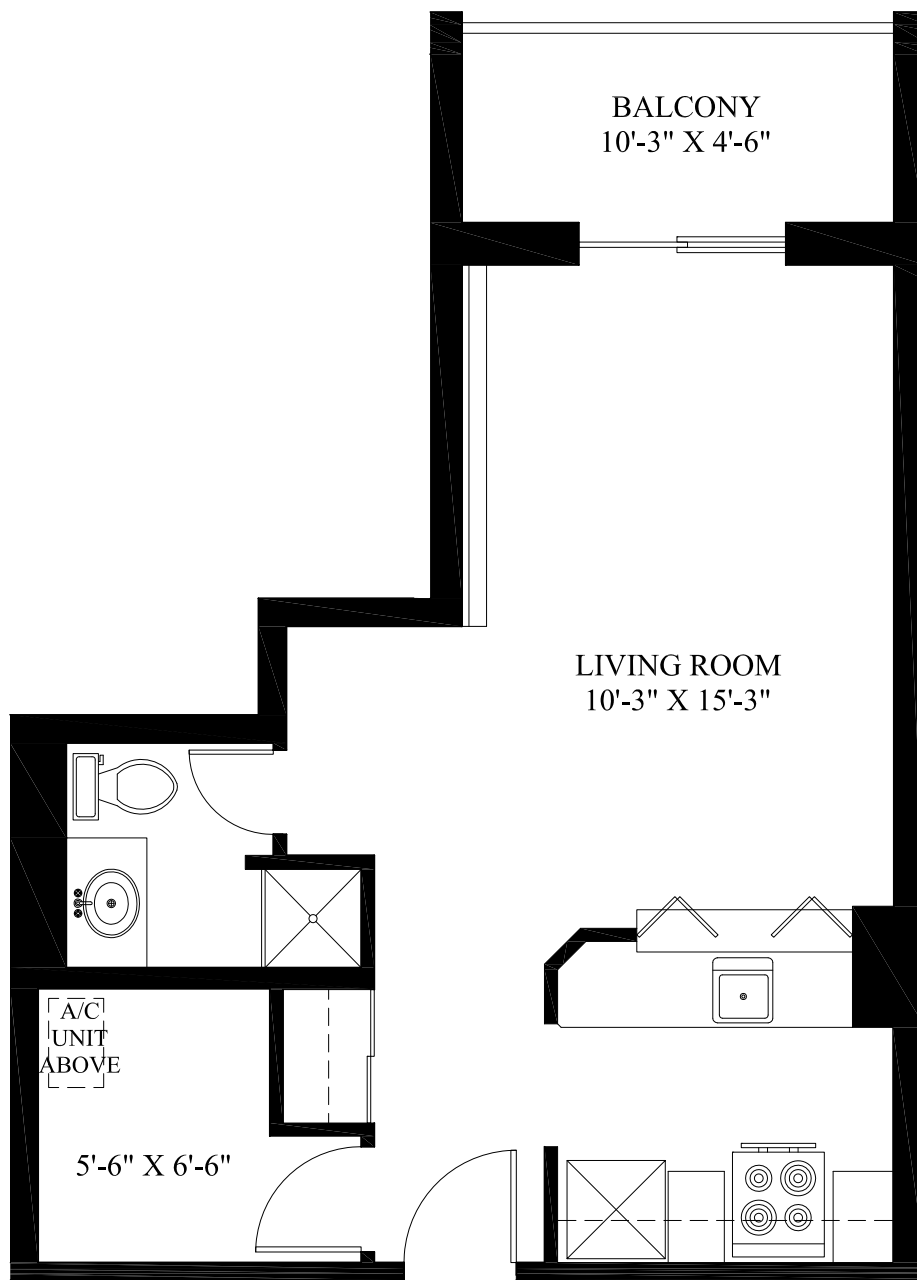

→ [Click for 3D](#)

→ [Plan your space](#)

→ [Scaled 2D and Area](#)

Bachelor

Unit 130

333 Brock Street

Peterborough, ON

Copyright © 2013 Space Database Inc.

UNIT 130
419 SF

AREA PROVIDED BY GULF PACIFIC

February 13, 2013

© 2013 Space Database Inc. All Rights Reserved

333 Brock Street
 Peterborough, ON
 Bachelor