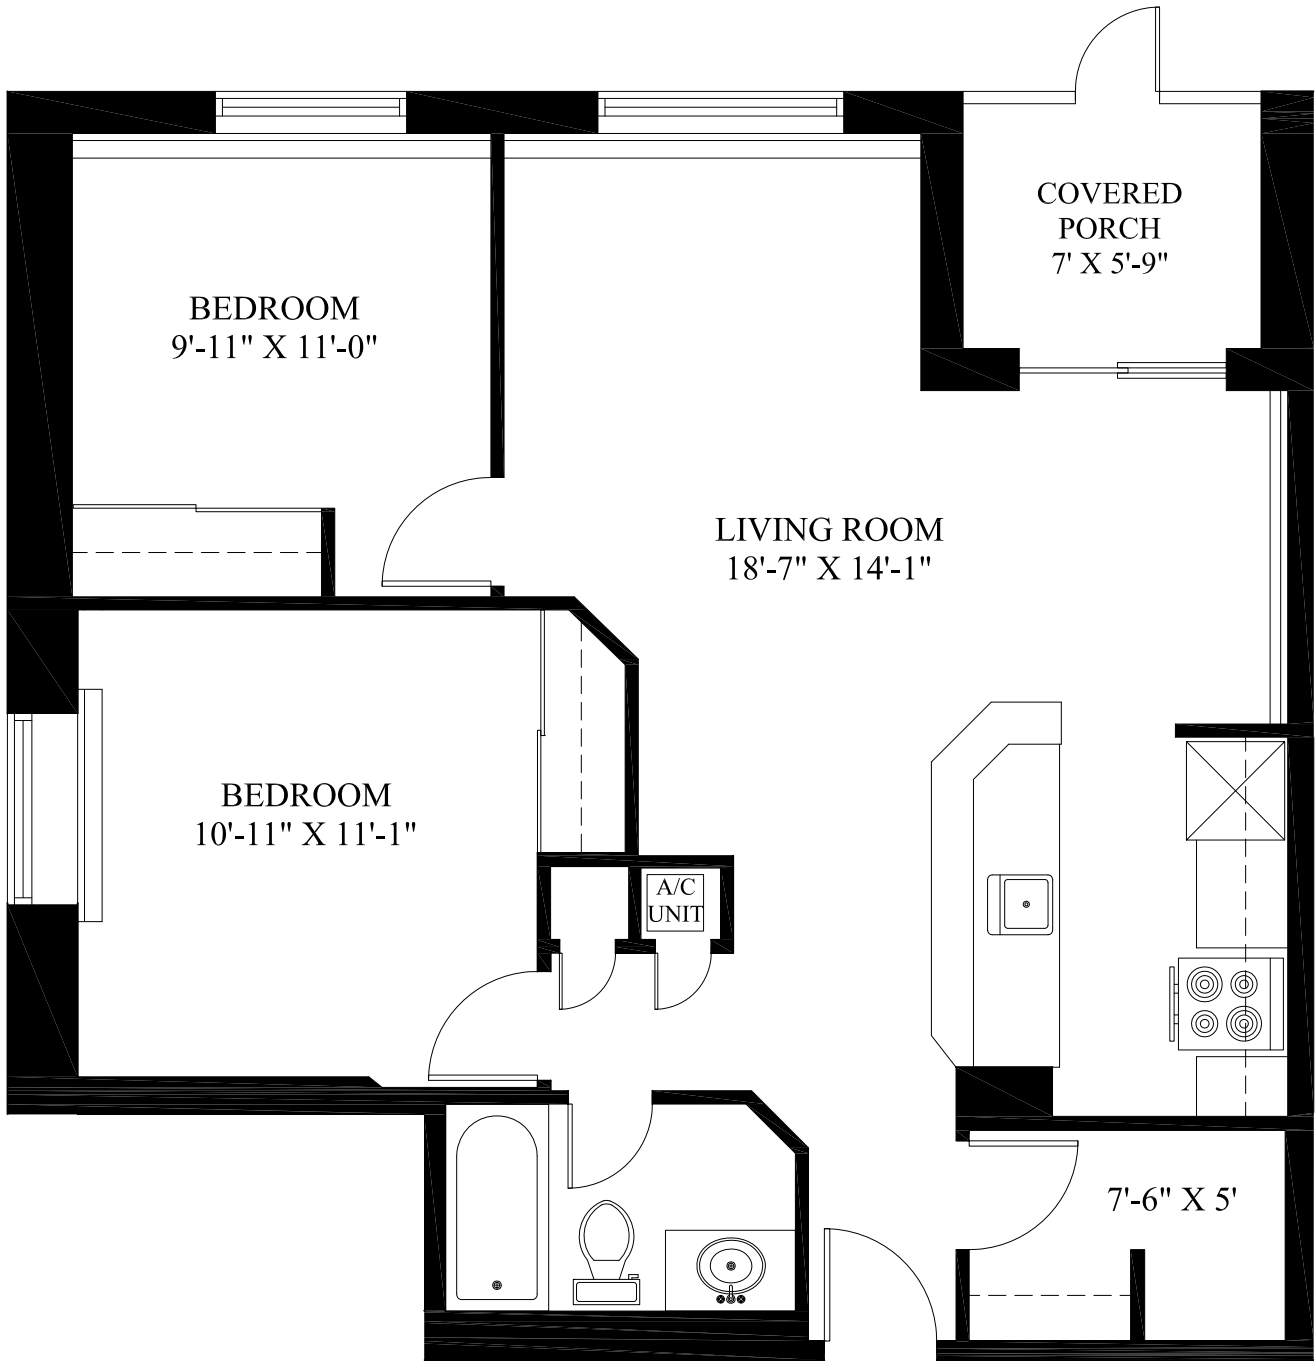

→ [Click for 3D](#)

→ [Plan your space](#)

→ [Scaled 2D and Area](#)

## 2 Bedroom

Unit 117

333 Brock Street

Peterborough, ON

Copyright © 2013 Space Database Inc.

**UNIT 117**  
**844 SF**

AREA PROVIDED BY GULF PACIFIC

February 13, 2013

© 2013 Space Database Inc. All Rights Reserved

333 Brock Street  
 Peterborough, ON  
 2-Bedroom