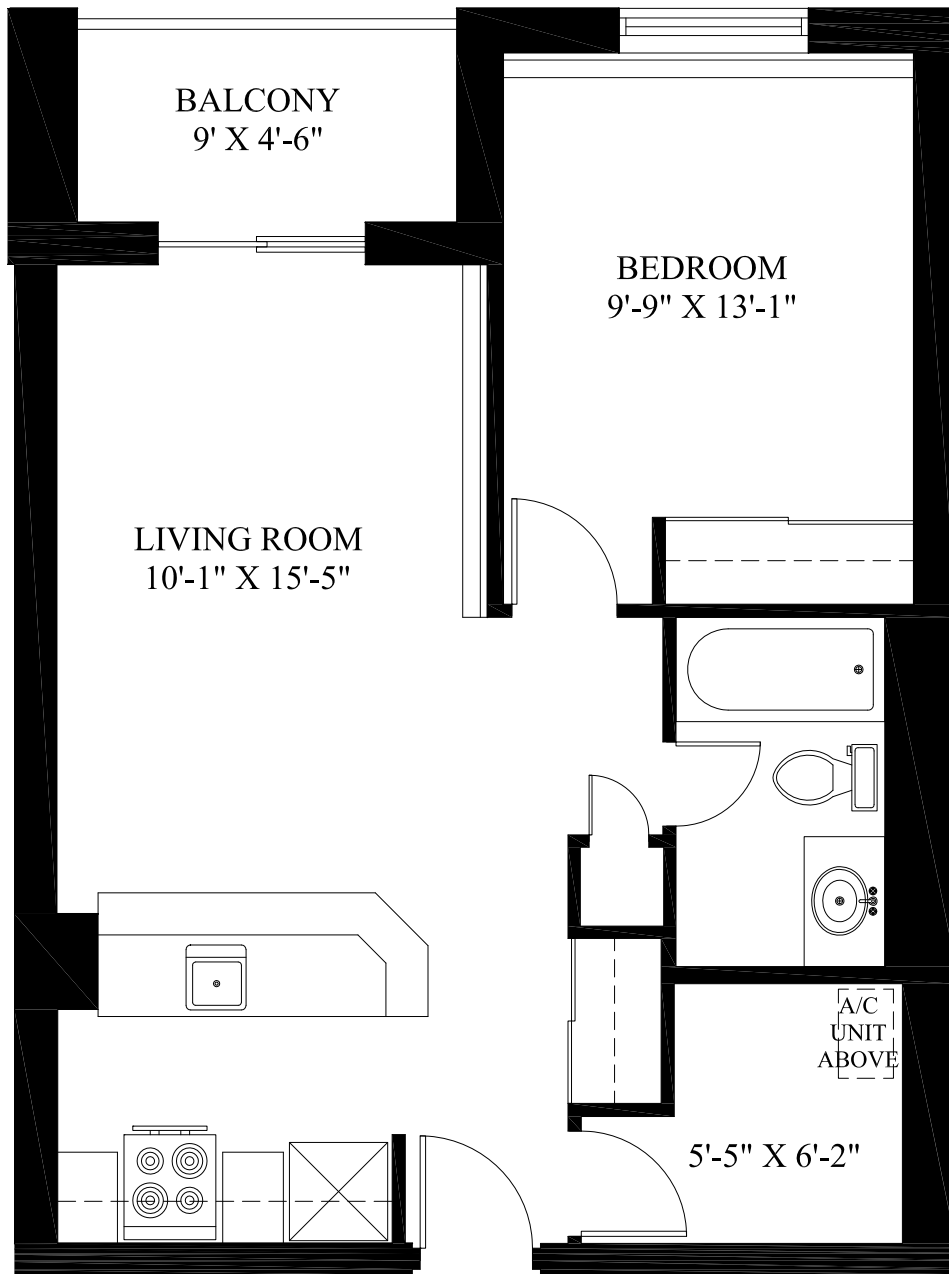

→ [Click for 3D](#)

→ [Plan your space](#)

→ [Scaled 2D and Area](#)

1 Bedroom

Unit 106

333 Brock Street

Peterborough, ON

Copyright © 2013 Space Database Inc.

UNIT 106
569 SF

AREA PROVIDED BY GULF PACIFIC

February 13, 2013

© 2013 Space Database Inc. All Rights Reserved

333 Brock Street
Peterborough, ON
1-Bedroom